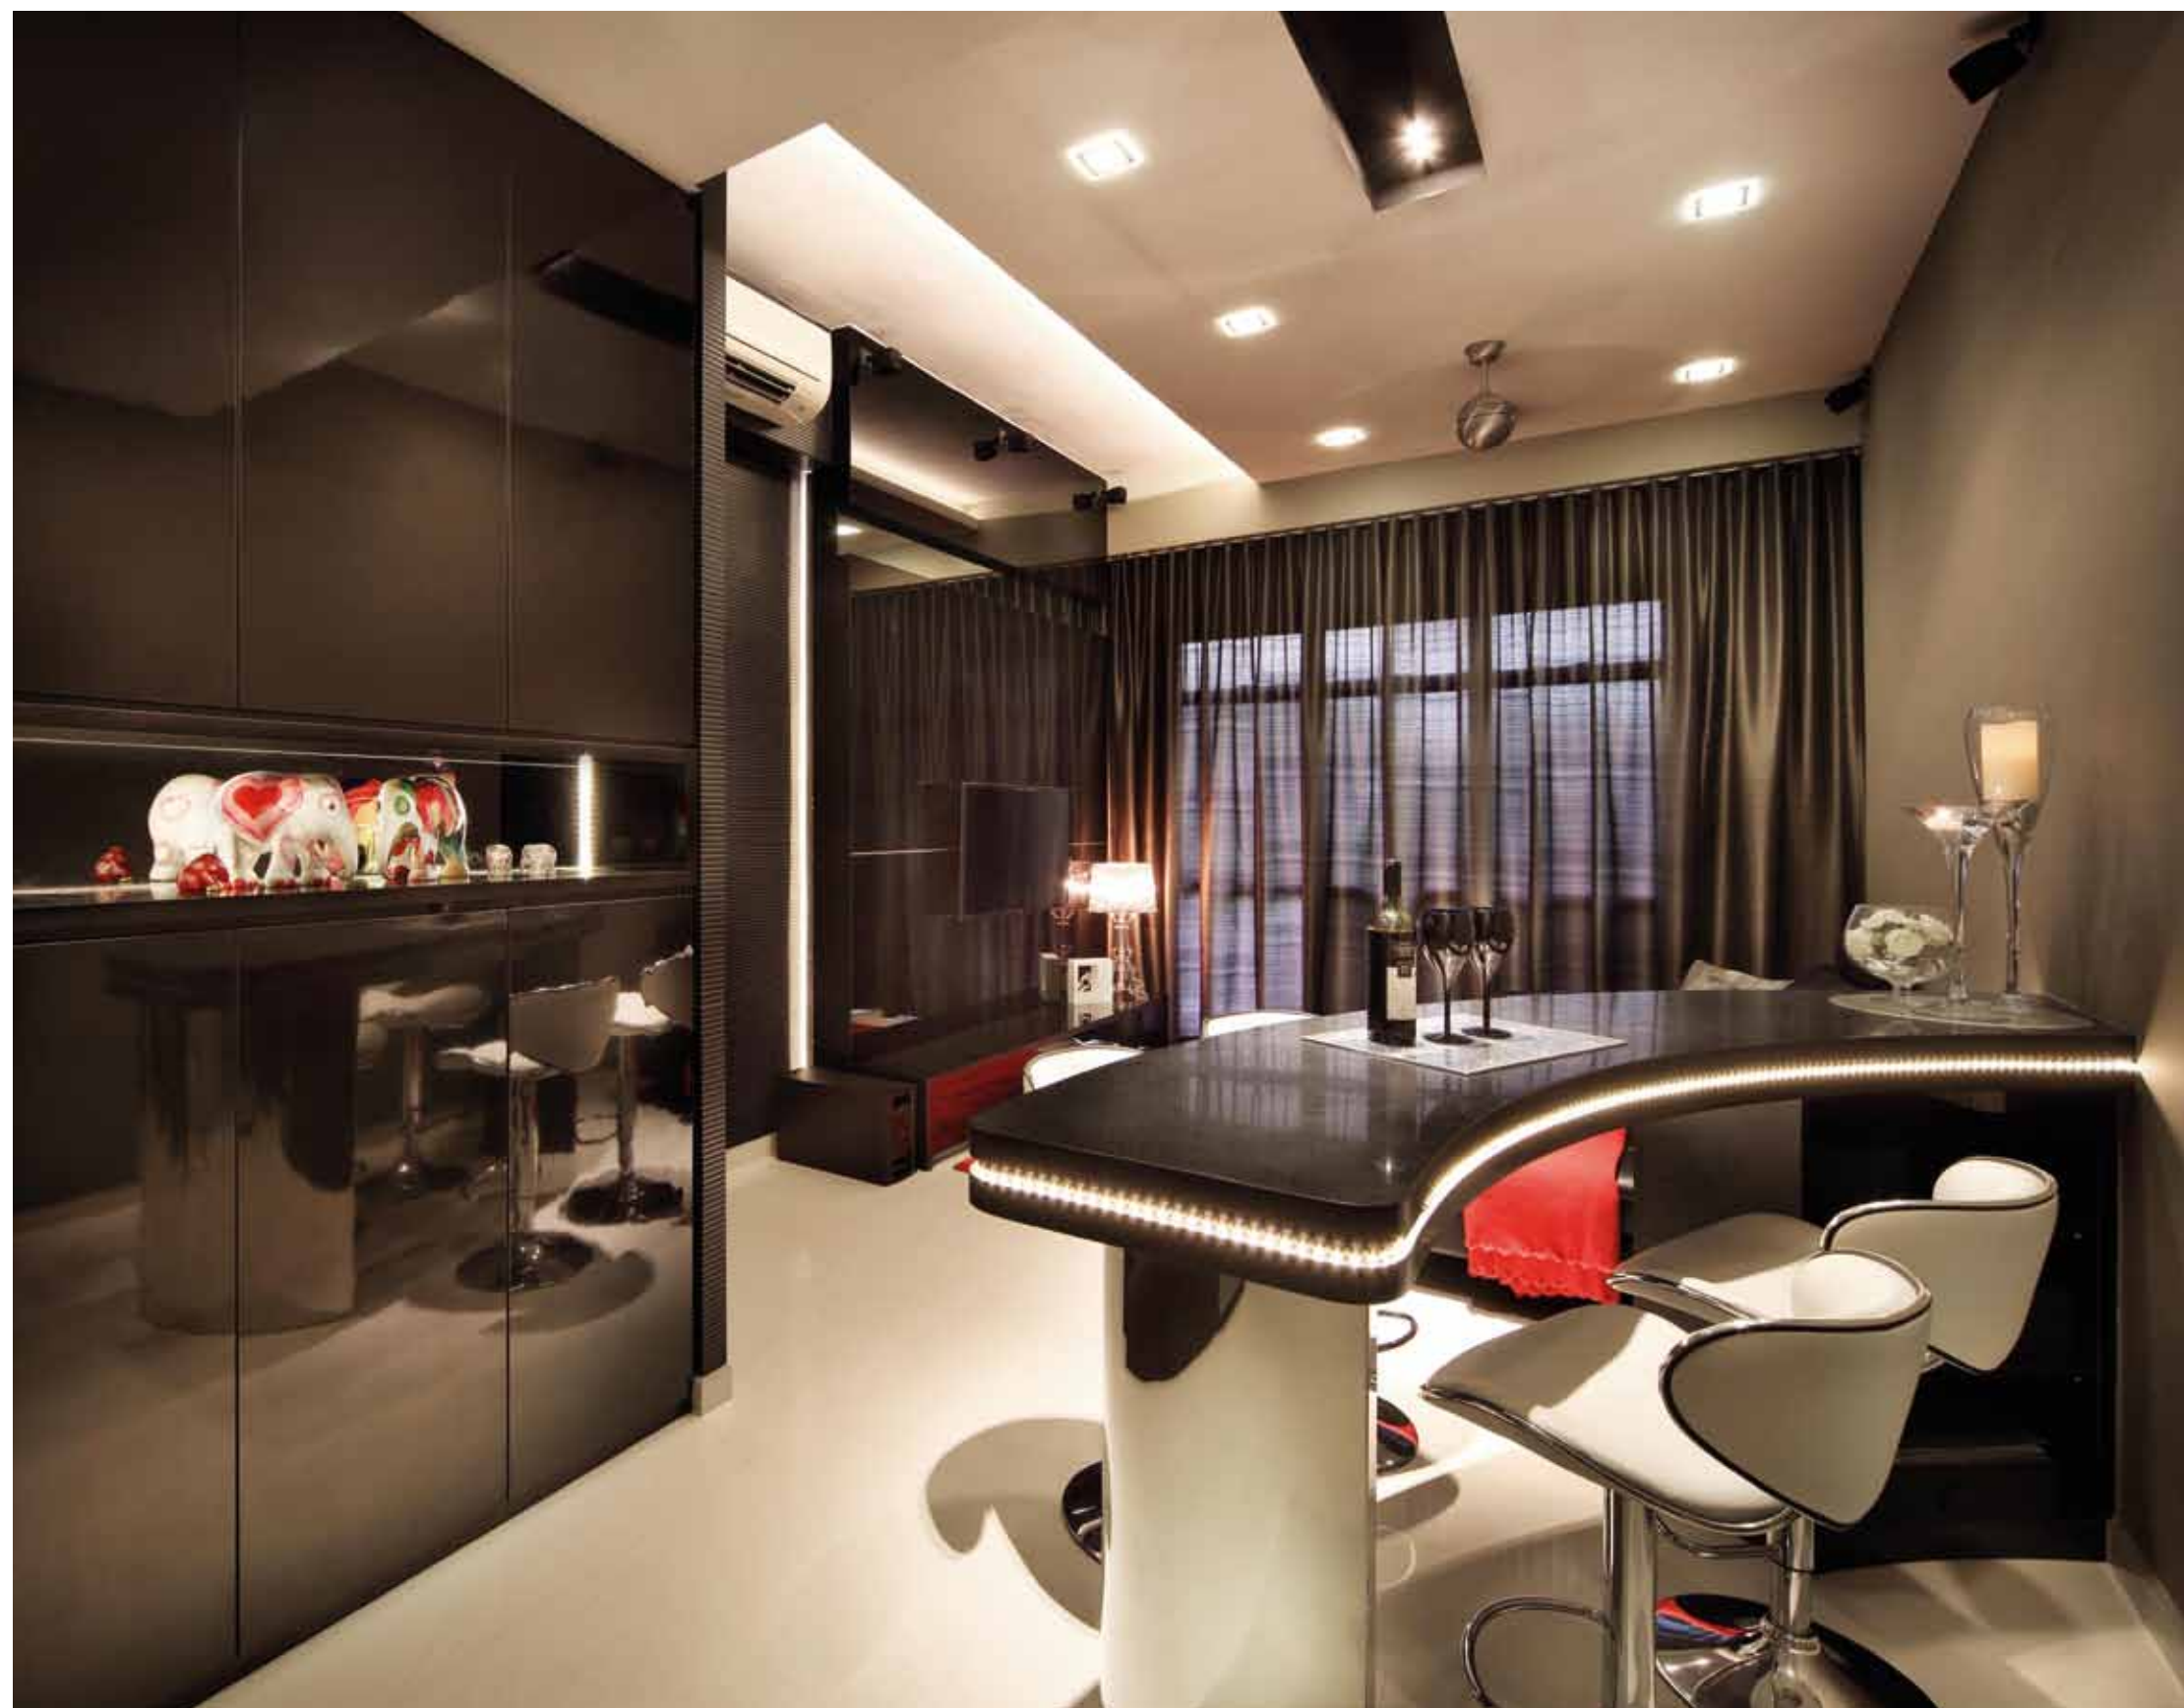

Showstopper

Neu Konzeptz wastes no time in making an impact with the living room. A charcoal grey colour sweeps across the wall on one side of the room. It is accentuated by cove lighting to create a sense of depth. Furniture like the sofa and console follow suit with the dark colour, but red soft furnishings like a rug and throw add a welcome burst of colour.

By The Bar

Adding to the glamour of the home is a curved bar counter that sits next to the living room. This multi-purpose space can be used as a typical serving bar or even a breakfast counter for quick meals. A band of LED lights wraps around the counter to bring grandeur to the space.